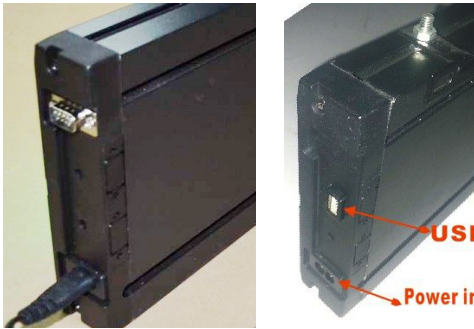

USB or RS232 or RS485 or remote